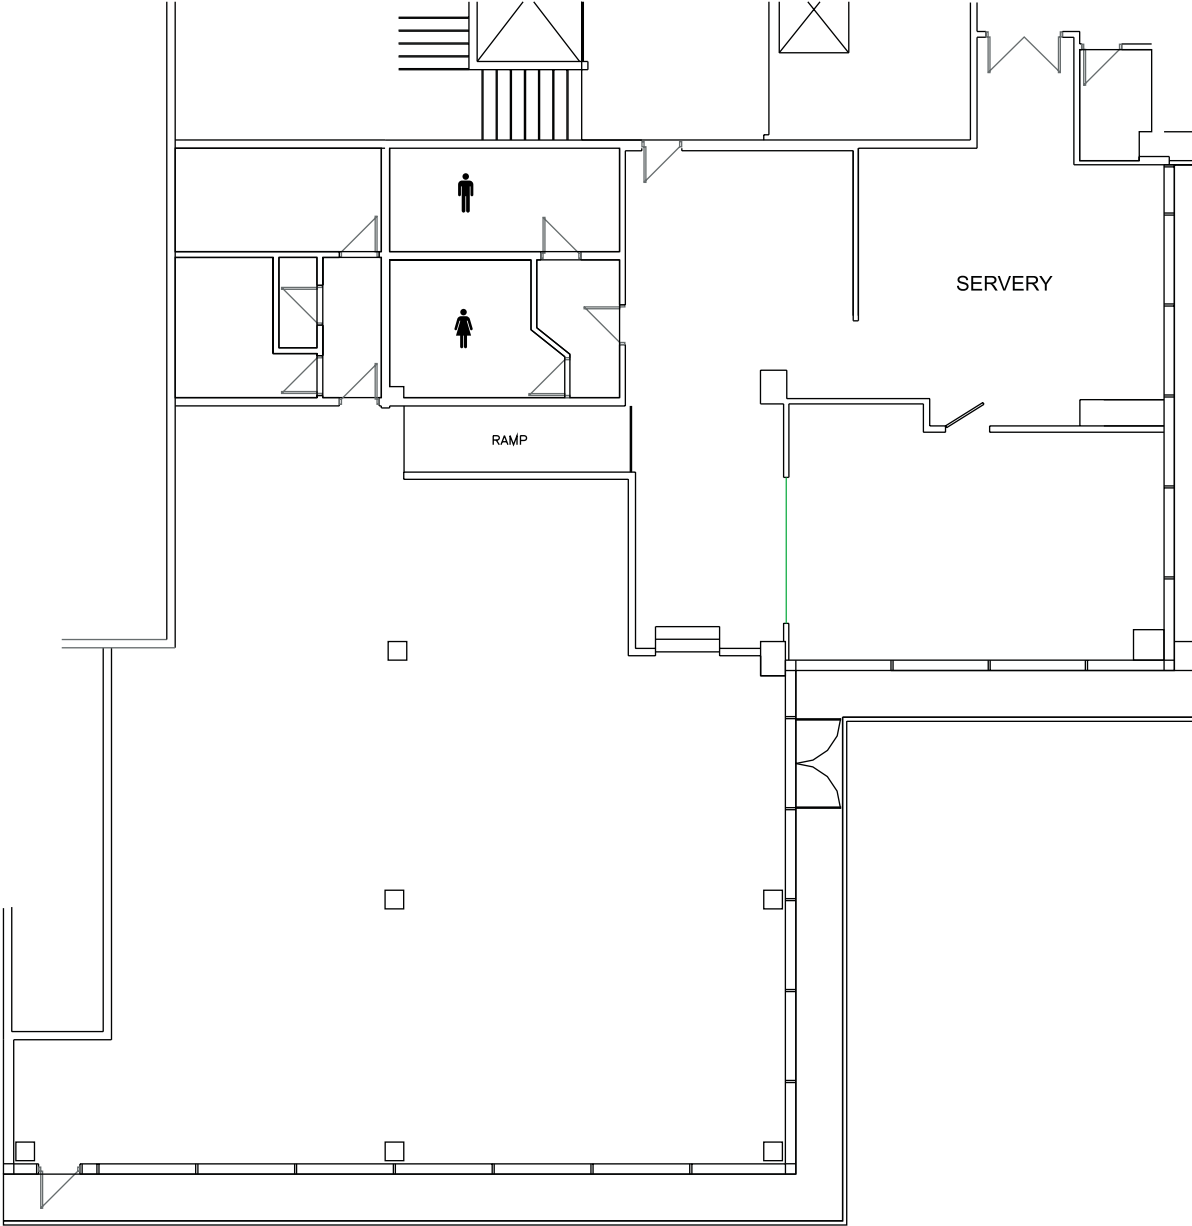

RIVERVIEW ROOM

RIVERVIEW ROOM

ROOM	HEIGHT (ft)	DIMENSIONS (ft)	AREA (ft ²)	AREA (m ²)	BANQUET	RECEPTION
Riverview	8		3,860		130	200